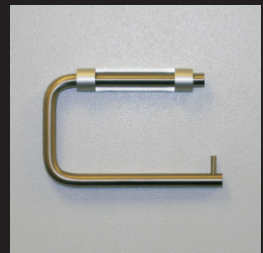

Toilet roll holders

Product Code

1925 Single

1926 Double

Available with both black or silver fixing bracket.

Finishes : SS, PS