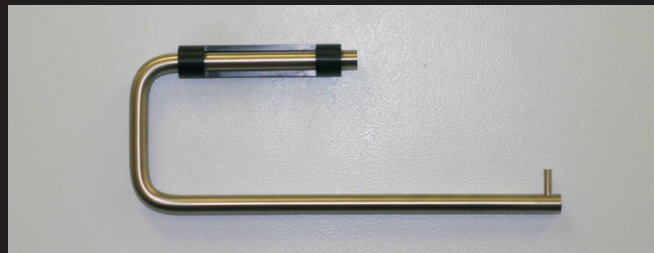

Toilet roll holders

Product Code

1925 Single

1926 Double

Available with both black or silver fixing bracket.

Finishes : SS, PS