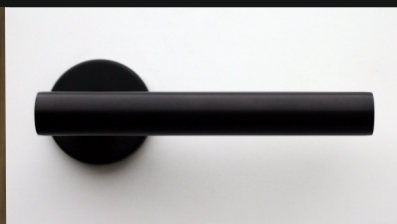

Product Code
FT.2005

Wood

Rubber

Leather

Copper

FT Range

A range of door furniture designed by Foster + Partners.
Manufactured by Trapex in the UK.

Due to the complexity of finishes and materials available on these handles our stock levels are kept to a minimum. We undertake to produce these handles on project base quantity.

Complete with back to back fixing bolts, rubber o-ring rose fixing for secure but accessible removal.

Code Illustration
FT.2005.SS.RB.BLACK
= Satin Stainless Steel + BLACK RUBBER
Finishes : SS, PS, PB, BZ, SAA

Product Code
FT.2005

Stainless Steel

Knurled Bronze

Black

Pull Handles to suit

FT Range

A range of door furniture designed by Foster + Partners.
Manufactured by Trapex in the UK.

Due to the complexity of finishes and materials available on these handles our stock levels are kept to a minimum. We undertake to produce these handles on project base quantity.

Complete with back to back fixing bolts, rubber o-ring rose fixing for secure but accessible removal.

Code Illustration
FT.2005.SS = Satin Stainless Steel

Finishes : SS, PS, PB, BZ, SAA