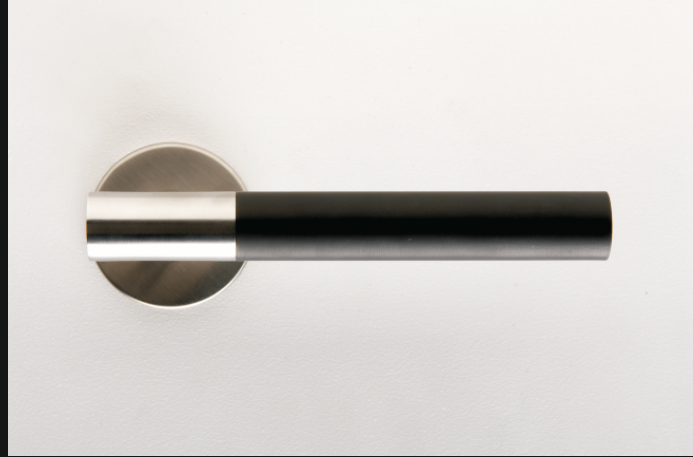

Product Code
FT.2005

Wood

Rubber

Leather

Copper

FT Range

A range of door furniture designed by Foster + Partners.
Manufactured by Trapex in the UK.

Due to the complexity of finishes and materials available on these handles our stock levels are kept to a minimum. We undertake to produce these handles on project base quantity.

Complete with back to back fixing bolts, rubber o-ring rose fixing for secure but accessible removal.

Code Illustration
FT.2005.SS.RB.BLACK
= Satin Stainless Steel + BLACK RUBBER
Finishes : SS, PS, PB, BZ, SAA

Product Code
FT.2005

Stainless Steel

Knurled Bronze

Black

Pull Handles to suit

FT Range

A range of door furniture designed by Foster + Partners.
Manufactured by Trapex in the UK.

Due to the complexity of finishes and materials available on these handles our stock levels are kept to a minimum. We undertake to produce these handles on project base quantity.

Complete with back to back fixing bolts, rubber o-ring rose fixing for secure but accessible removal.

Code Illustration
FT.2005.SS = Satin Stainless Steel

Finishes : SS, PS, PB, BZ, SAA