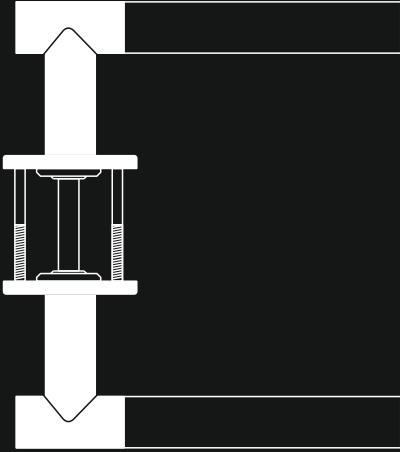

Product Code
FT.2005

Wood

Rubber

Leather

Copper

FT Range

A range of door furniture designed by Foster + Partners.
Manufactured by Trapex in the UK.

Due to the complexity of finishes and materials available on these handles our stock levels are kept to a minimum. We undertake to produce these handles on project base quantity.

Complete with back to back fixing bolts, rubber o-ring rose fixing for secure but accessible removal.

Code Illustration
FT.2005.SS.RB.BLACK
= Satin Stainless Steel + BLACK RUBBER
Finishes : SS, PS, PB, BZ, SAA

Complete with back to back fixing bolts, rubber o-ring rose fixing for secure but accessible removal.

Code Illustration
FT.2005.SS = Satin Stainless Steel

Finishes : SS, PS, PB, BZ, SAA