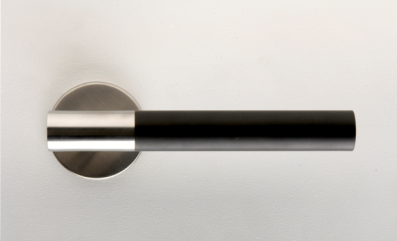

Product Code
FT.2005

Wood

Rubber

Leather

Copper

FT Range

A range of door furniture designed by Foster + Partners.
Manufactured by Trapex in the UK.

Due to the complexity of finishes and materials available on these handles our stock levels are kept to a minimum. We undertake to produce these handles on project base quantity.

Complete with back to back fixing bolts, rubber o-ring rose fixing for secure but accessible removal.

Code Illustration
FT.2005.SS.RB.BLACK
= Satin Stainless Steel + BLACK RUBBER
Finishes : SS, PS, PB, BZ, SAA

Product Code
FT.2005

Stainless Steel

Knurled Bronze

Black

Pull Handles to suit

FT Range

A range of door furniture designed by Foster + Partners.
Manufactured by Trapex in the UK.

Due to the complexity of finishes and materials available on these handles our stock levels are kept to a minimum. We undertake to produce these handles on project base quantity.

Complete with back to back fixing bolts, rubber o-ring rose fixing for secure but accessible removal.

Code Illustration
FT.2005.SS = Satin Stainless Steel

Finishes : SS, PS, PB, BZ, SAA