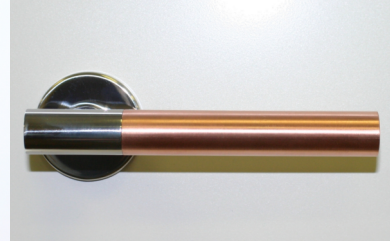

Product Code
FT.2005

Wood

Rubber

Leather

Copper

FT Range

A range of door furniture designed by Foster + Partners.
Manufactured by Trapex in the UK.

Due to the complexity of finishes and materials available on these handles our stock levels are kept to a minimum. We undertake to produce these handles on project base quantity.

Complete with back to back fixing bolts, rubber o-ring rose fixing for secure but accessible removal.

Code Illustration
FT.2005.SS.RB.BLACK
= Satin Stainless Steel + BLACK RUBBER
Finishes : SS, PS, PB, BZ, SAA

Product Code
FT.2005

Stainless Steel

Knurled Bronze

Black

Pull Handles to suit

FT Range

A range of door furniture designed by Foster + Partners.
Manufactured by Trapex in the UK.

Due to the complexity of finishes and materials available on these handles our stock levels are kept to a minimum. We undertake to produce these handles on project base quantity.

Complete with back to back fixing bolts, rubber o-ring rose fixing for secure but accessible removal.

Code Illustration
FT.2005.SS = Satin Stainless Steel

Finishes : SS, PS, PB, BZ, SAA