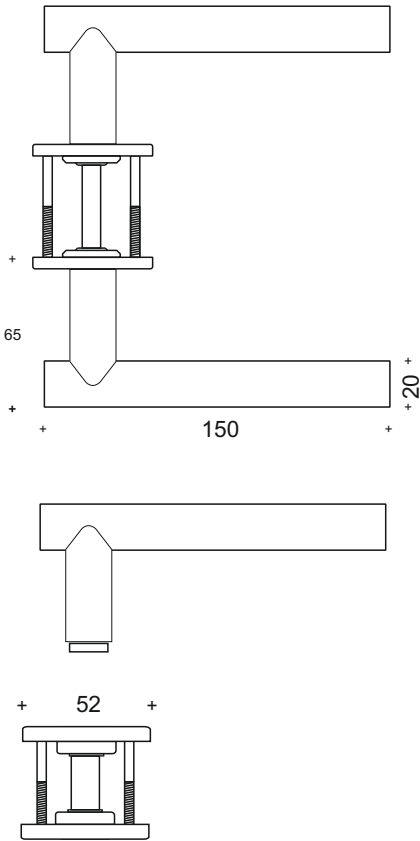

FT Range

A range of door furniture designed by Foster + Partners.
Manufactured by Trapex in the UK.

Due to the complexity of finishes and materials available on these handles our stock levels are kept to a minimum. We undertake to produce these handles on project base quantity.

Complete with back to back fixing bolts, rubber o-ring rose fixing for secure but accessible removal.

Code Illustration
FT.2005.SS = Satin Stainless Steel

Finishes : SS, PS, PB, BZ, SAA