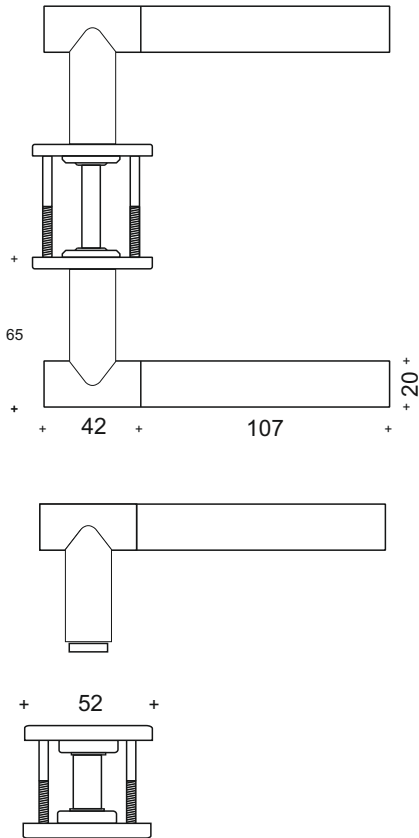

Product Code
FT.2005

Wood

Rubber

Leather

Copper

FT Range

A range of door furniture designed by Foster + Partners.
Manufactured by Trapex in the UK.

Due to the complexity of finishes and materials available on these handles our stock levels are kept to a minimum. We undertake to produce these handles on project base quantity.

Complete with back to back fixing bolts, rubber o-ring rose fixing for secure but accessible removal.

Code Illustration
FT.2005.SS.RB.BLACK
= Satin Stainless Steel + BLACK RUBBER
Finishes : SS, PS, PB, BZ, SAA

Complete with back to back fixing bolts, rubber o-ring rose fixing for secure but accessible removal.

Code Illustration
FT.2005.SS = Satin Stainless Steel

Finishes : SS, PS, PB, BZ, SAA