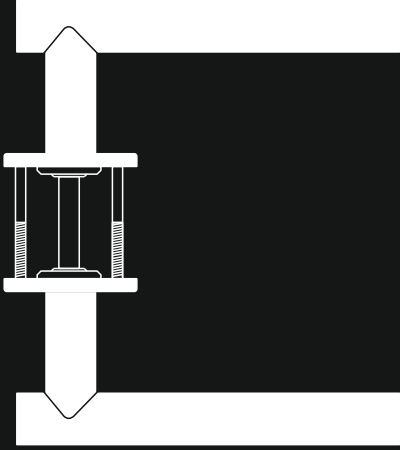

Product Code
FT.2005