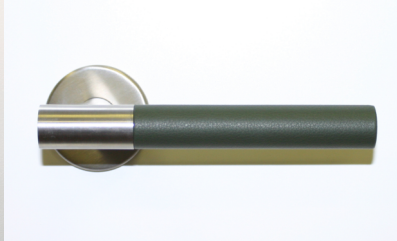

Product Code
FT.2005

Wood

Rubber

Leather

Copper

FT Range

A range of door furniture designed by Foster + Partners.
Manufactured by Trapex in the UK.

Due to the complexity of finishes and materials available on these handles our stock levels are kept to a minimum. We undertake to produce these handles on project base quantity.

Complete with back to back fixing bolts, rubber o-ring rose fixing for secure but accessible removal.

Code Illustration
FT.2005.SS.RB.BLACK
= Satin Stainless Steel + BLACK RUBBER
Finishes : SS, PS, PB, BZ, SAA

Product Code
FT.2005

Stainless Steel

Knurled Bronze

Black

Pull Handles to suit

FT Range

A range of door furniture designed by Foster + Partners.
Manufactured by Trapex in the UK.

Due to the complexity of finishes and materials available on these handles our stock levels are kept to a minimum. We undertake to produce these handles on project base quantity.

Complete with back to back fixing bolts, rubber o-ring rose fixing for secure but accessible removal.

Code Illustration
FT.2005.SS = Satin Stainless Steel

Finishes : SS, PS, PB, BZ, SAA