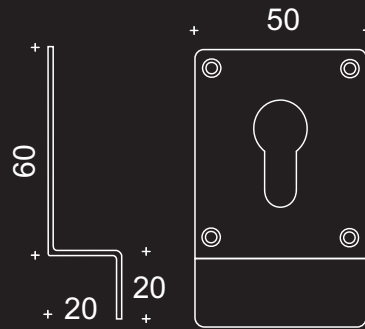

Cylinder Pull

Product Code

0009

1009

Can be engraved with door number

Finishes : SS, PS, PB, BZ, CC