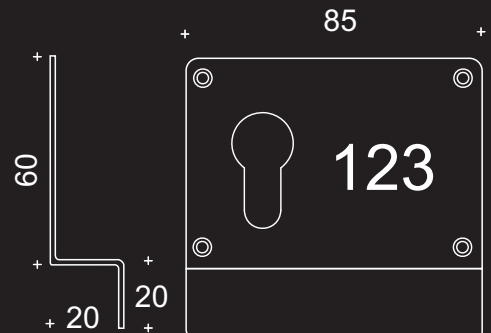

Cylinder Pull

Product Code

0009

1009

Can be engraved with door number

Finishes : SS, PS, PB, BZ, CC