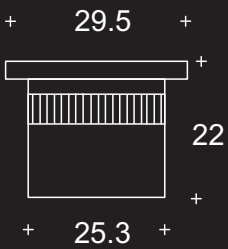

Sliding Door Pulls

Product Code

7015      75mm dia

7018

Leading edge pull

7018 Door leading edge pull

Finishes : SN