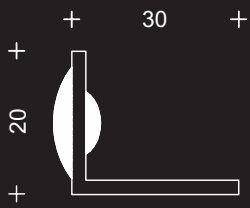

Door stops

Product Code

8003

3mm thick stainless steel head stop

Finishes : SS, PS