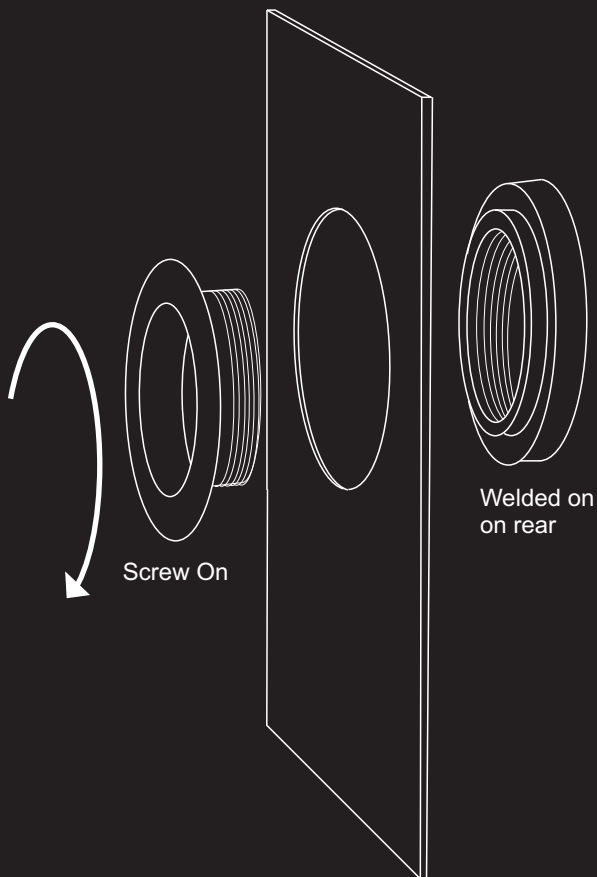

Flush pulls

Product Code

7003.SS.SF

52mm dia

Riser door pull

Finishes : SS,PS