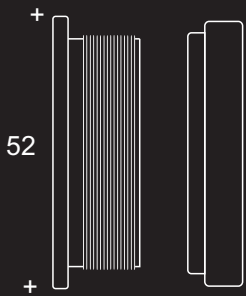

Flush pulls

Product Code

7003.SS.SF

52mm dia

Riser door pull

Finishes : SS,PS