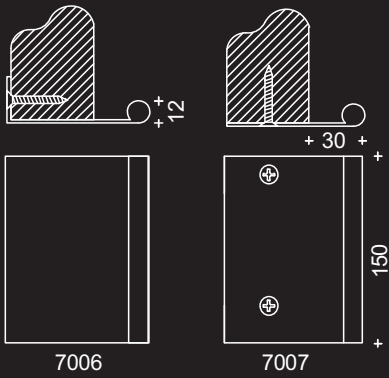

Trim pulls

Product Code

7006 Rear fixing

7007 Edge fixing

The Trim pull is a door edge pull for cupboards, for when the accent is on minimalism, standard sizes are as detailed but other sizes and adaptations can be made to order to suit door detail.