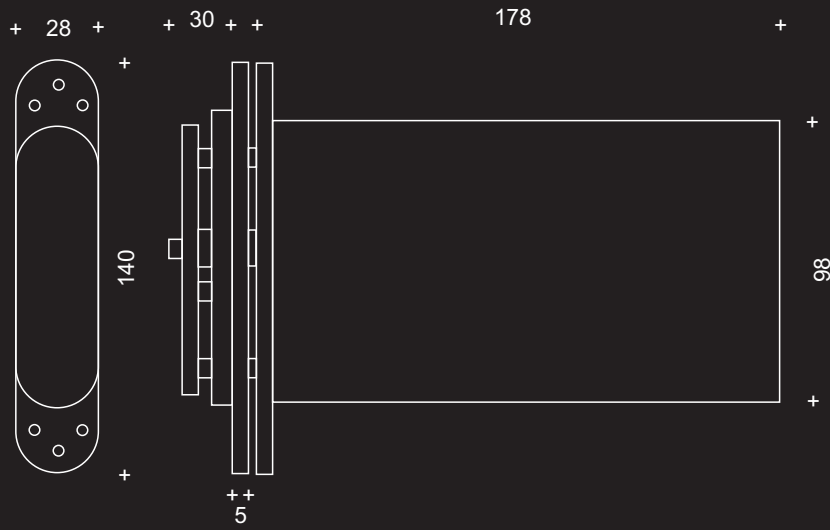

Concealed Door Closer

Product Code

1666

Maximum Door Weight 80kg  
 Maximum Door Width 950mm  
 Tested to Timber Door FD60

Finishes : SS, PS,BZ