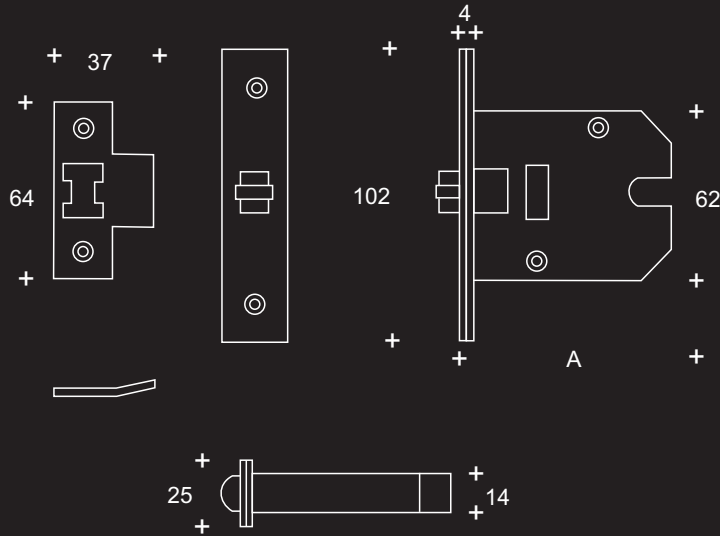

Roller Bolt

Product Code

Heavy duty mortice push / pull roller bolt latch

1784

A 63mm,

Roller bolt operated by push or pull from either side

Finishes : SS,PB