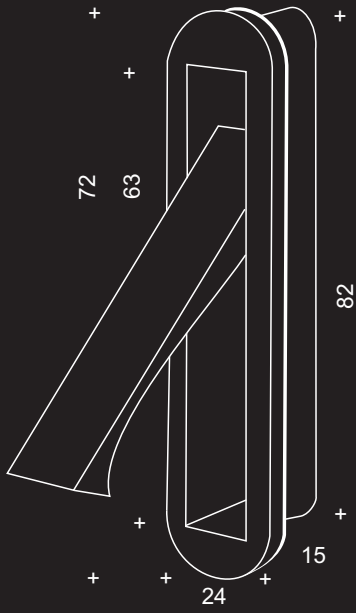

Leading edge pull

Product Code

7009

Finishes : PS