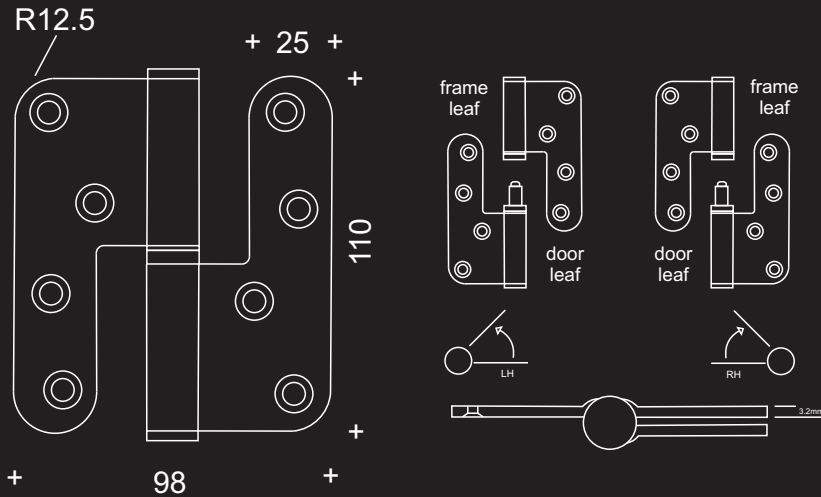

Lift off hinge

Product Code

1526

Stainless steel lift of hinge

- 98x98x3.2mm lift-off hinge
- Grade 304 stainless or mild steel
- CE Certificate No. 1121-CPD-AC0010 (SS)
- CE Certificate No. 1121-CPD-AC0022 (MS)
- Certifire Approved –CF209
- To BS EN 1935 Grade 13
- Appropriate for use with back check door closer's
- Maximum adjusted door weight 120kg
- Minimum door thickness 44mm
- Unit weight 0.34kg