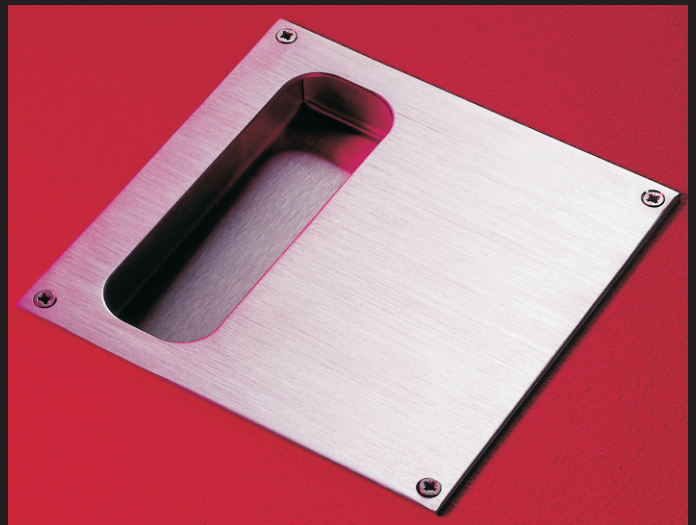

Flush pulls

Product Code

7002 152 x 152mm
7001 152 x 76mm

Finishes : SS,PS