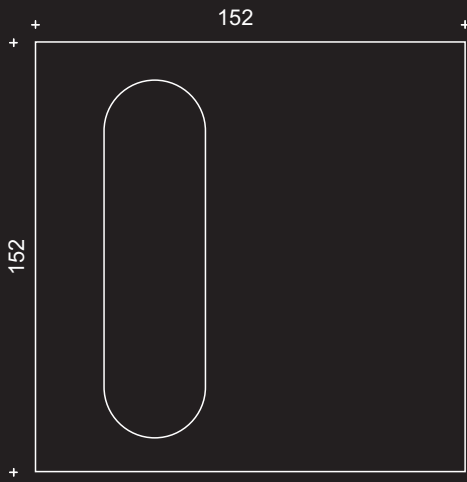

Flush pulls

Product Code

7002 152 x 152mm
7001 152 x 76mm

Finishes : SS,PS