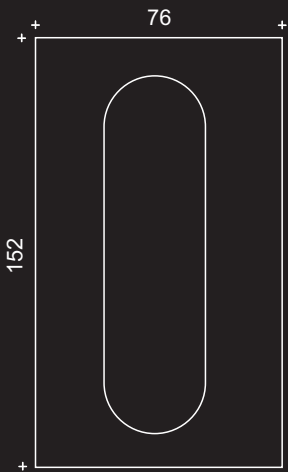

Flush pulls

Product Code

7002 152 x 152mm
7001 152 x 76mm

Finishes : SS,PS