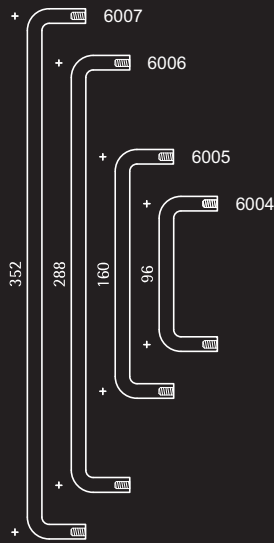

Cupboard Pulls

Product Code

Listed by line draw product

10mm dia

10mm dia

Finishes : SS, PS