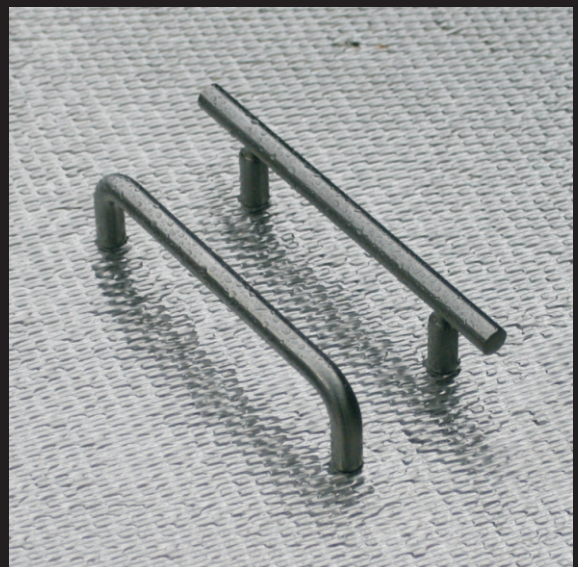

Cupboard Pulls

Product Code

Listed by line draw product

10mm dia

10mm dia

Finishes : SS, PS