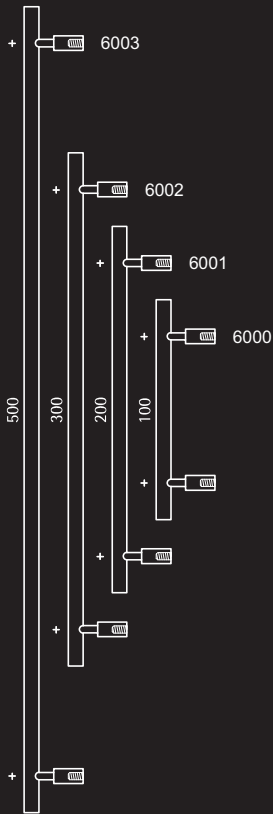

Cupboard Pulls

Product Code

Listed by line draw product

10mm dia

10mm dia

Finishes : SS, PS