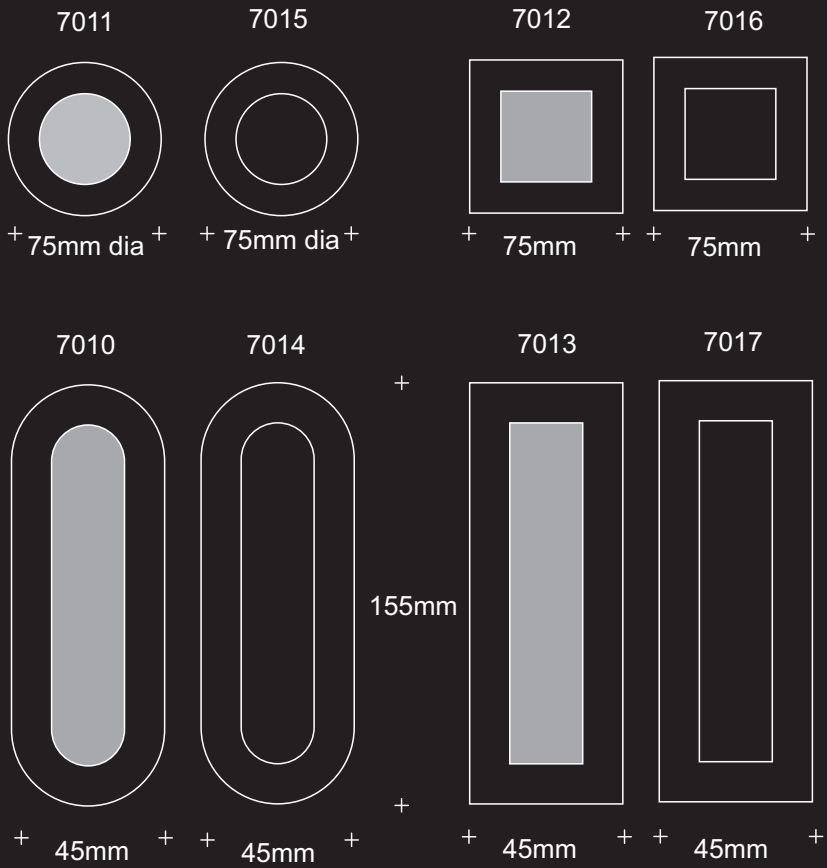

Sliding Door Pulls

Product Code

Finishes : SN