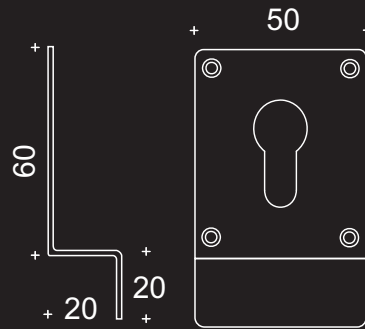

Cylinder Pull

Product Code

9009

1009

Can be engraved with door number

Finishes : SS, PS, PB, BZ, CC