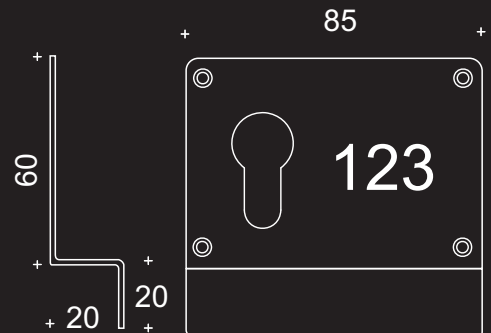

Cylinder Pull

Product Code

9009

1009

Can be engraved with door number

Finishes : SS, PS, PB, BZ, CC