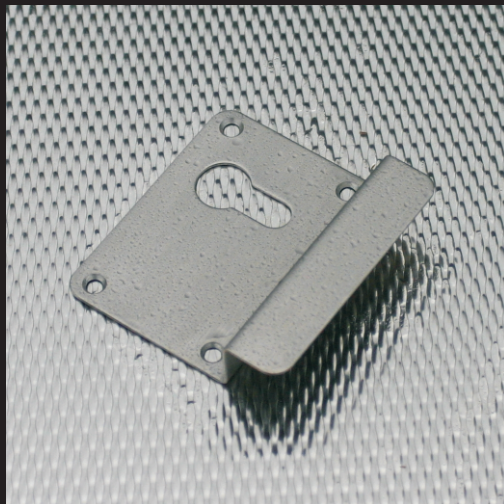

Cylinder Pull

Product Code

9009

1009

Can be engraved with door number

Finishes : SS, PS, PB, BZ, CC