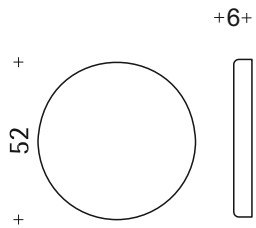

Door Accessories

See full details next page

Finishes : SS, PS, PB, BZ, SAA

Product Code

20.3000 Blank escutcheons

20.3001 Lever escutcheons

20.3002 Euro Profile escutcheons

20.3003 Oval escutcheons

Secret fixed escutcheons complete with screw fixing and rubber o-ring fixing rose.

Code Illustration

20.3002.SS = Euro Satin stainless steel

Finishes : SS, PS, PB, BZ, SAA