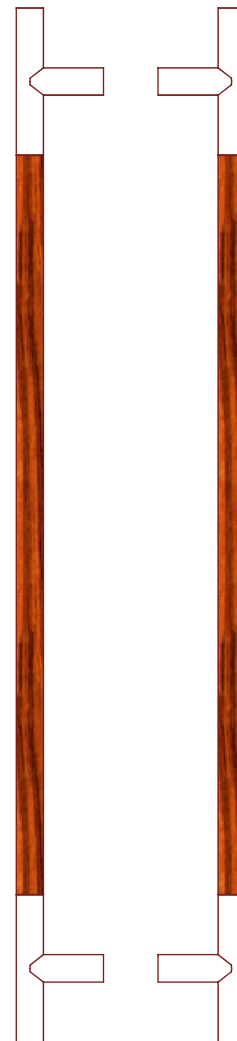

Foster & Partners

The FT range of architectural hardware expresses a single idea: matching functional ergonomic design with softened tactile surfaces. It is available in the full range of fixings, from door stops and snib turns, to drawer pulls, coat hooks, and pull handles. The formal qualities of each product is complimented by the materials it is made of, with handle surfaces that include knurled stainless steel and different colours of synthetic rubber. The range is suitable for domestic and commercial application, opening up a number of creative possibilities for designers.

see page 2 for details

The FT range of architectural hardware expresses a single idea: matching functional ergonomic design with softened tactile surfaces, including knurled stainless steel and different colours of synthetic rubber.

5009 Face Fixing Bolt

5010 Pignose Bolt

5013 Nylon washer for glass door

5010 Key

Handle Specification Examples:

- Pair of B to B fixing pull handles.
1 No. 6650.Brown
1 No. 6651.Brown
2 No. 5008
(1 No. 5013 For glass door).
- Single bolt through pull handle.
1 No. 6300.KN
2 No. 5011
(Alternative pig nose bolt 5010)
- Single face fixing pull handle.
1 No. 6301.SS
2 No. 5009
- Lever handles
1 Pair 2005.brown.