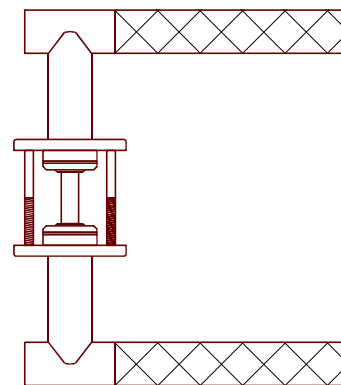

FT.2005.JetBlackAluminium