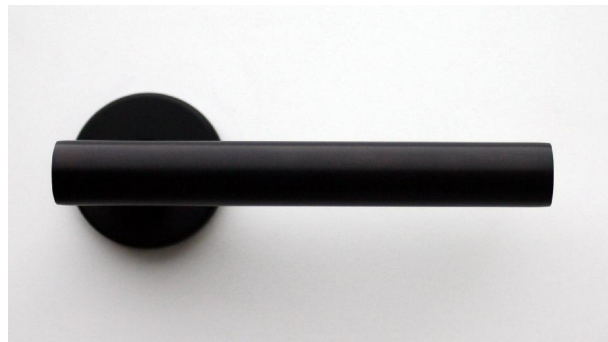

Foster & Partners

The FT range of architectural hardware expresses a single idea: matching functional ergonomic design with softened tactile surfaces. It is available in the full range of fixings, from door stops and snib turns, to drawer pulls, coat hooks, and pull handles. The formal qualities of each product is complimented by the materials it is made of, with handle surfaces that include knurled stainless steel, Leather and different colours of synthetic rubber. The range is suitable for domestic and commercial application, opening up a number of creative possibilities for designers.

FT.2005.JetBlackKnurled

FT.2005.JetBlackleather

FT.2005.JetBlackAluminium

see page 2 for details

The FT range of architectural hardware expresses a single idea: matching functional ergonomic design with softened tactile surfaces, including knurled stainless steel and different colours of synthetic rubber.