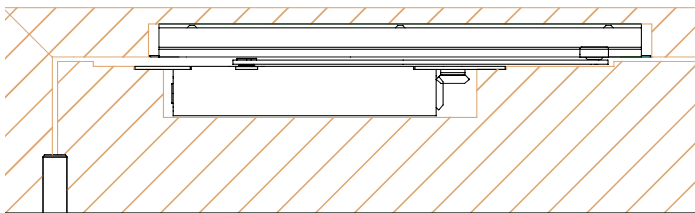

1656.SS

Freedom range universal fig 6 door closer for doors up to 1400mm, adjustable power EN 1-6, closing speed, latch action, backcheck, visual power indicator thermo-constant closing speed 70% efficient rack and pinion action.

1657.SS

Freedom range non - handed fig 1 slide rail door closer for doors up to 1400mm wide, satin stainless steel finish guide rail and arm, adjustable power EN 2-6, closing speed, latch action and backcheck, thermo-constant closing speed, 70+% highly-efficient eccentric rack and pinion mechanism for ease of opening.

1658.SS

Freedom range non - handed fig 6 slide rail door closer for doors up to 1400mm wide, satin stainless steel finish guide rail and arm, adjustable power EN 2-6, closing speed, latch action and backcheck, thermo-constant closing speed, 70+% highly-efficient eccentric rack and pinion mechanism for ease of opening.