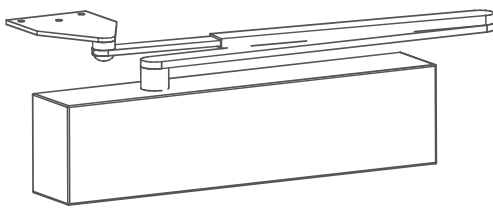

1655.SS

Freedom range universal fig 1 door closer for doors up to 1400mm, adjustable power EN 1-6, closing speed, latch action, backcheck, visual power indicator thermo-constant closing speed 70% efficient rack and pinion action

1657.SS

Freedom range non - handed fig 1 slide rail door closer for doors up to 1400mm wide, satin stainless steel finish guide rail and arm, adjustable power EN 2-6, closing speed, latch action and backcheck, thermo-constant closing speed, 70+% highly-efficient eccentric rack and pinion mechanism for ease of opening.