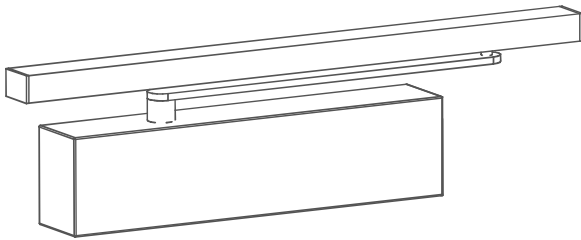

1655.SS

Freedom range universal fig 1 door closer for doors up to 1400mm, adjustable power EN 1-6, closing speed, latch action, backcheck, visual power indicator thermo-constant closing speed 70% efficient rack and pinion action

1656.SS

Freedom range universal fig 6 door closer for doors up to 1400mm, adjustable power EN 1-6, closing speed, latch action, backcheck, visual power indicator thermo-constant closing speed 70% efficient rack and pinion action.

1657.SS

Freedom range non - handed fig 1 slide rail door closer for doors up to 1400mm wide, satin stainless steel finish guide rail and arm, adjustable power EN 2-6, closing speed, latch action and backcheck, thermo-constant closing speed, 70+% highly-efficient eccentric rack and pinion mechanism for ease of opening.

1658.SS

Freedom range non - handed fig 6 slide rail door closer for doors up to 1400mm wide, satin stainless steel finish guide rail and arm, adjustable power EN 2-6, closing speed, latch action and backcheck, thermo-constant closing speed, 70+% highly-efficient eccentric rack and pinion mechanism for ease of opening.