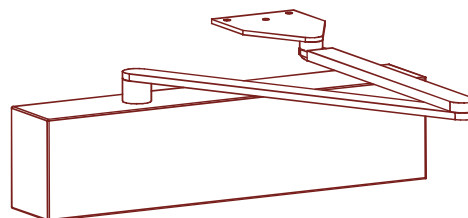

20.1659.SS