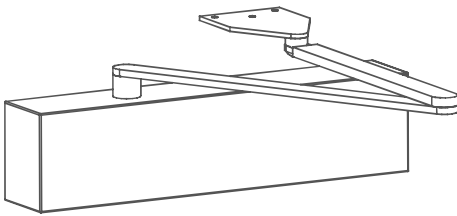

1655.SS

Freedom range universal fig 1 door closer for doors up to 1400mm, adjustable power EN 1-6, closing speed, latch action, backcheck, visual power indicator thermo-constant closing speed 70% efficient rack and pinion action

1657.SS

Freedom range non - handed fig 1 slide rail door closer for doors up to 1400mm wide, satin stainless steel finish guide rail and arm, adjustable power EN 2-6, closing speed, latch action and backcheck, thermo-constant closing speed, 70+% highly-efficient eccentric rack and pinion mechanism for ease of opening.