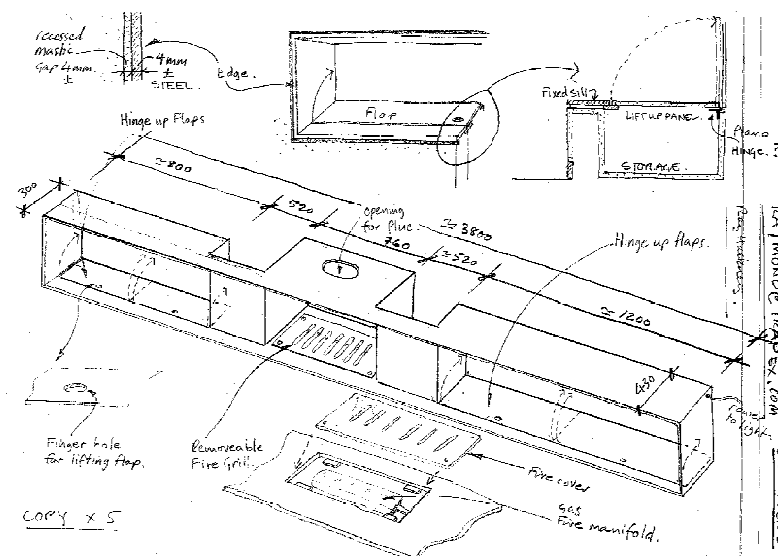

CorTen mild steel fire place 4 metres long,
Commissioned by our a client for personal use.

The fire place had to be treated to allow
accelerated rusting effect before installation

TRAPEX 20 Range
form following function