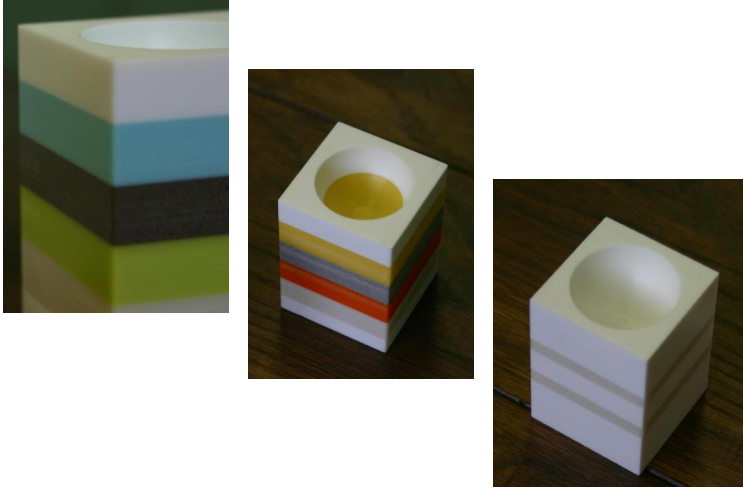

produced as prototype Corian egg cups for a client,  
machined from free issue material to Trapex

TRAPEX 20 Range  
form following function

trapex hardware ltd : bespoke item