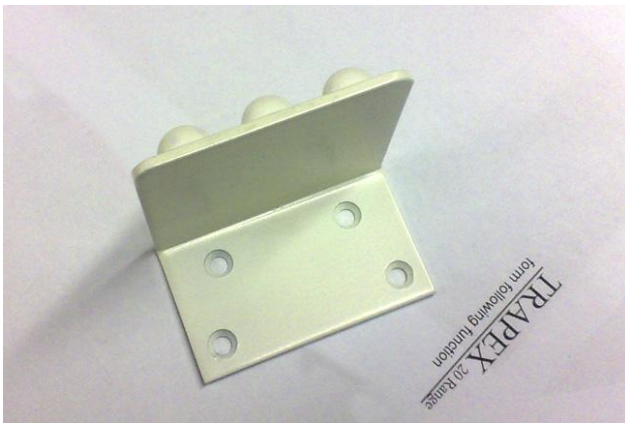

Door Stops produced from 3mm stainless steel and powder coated white.

trapex hardware ltd : bespoke item